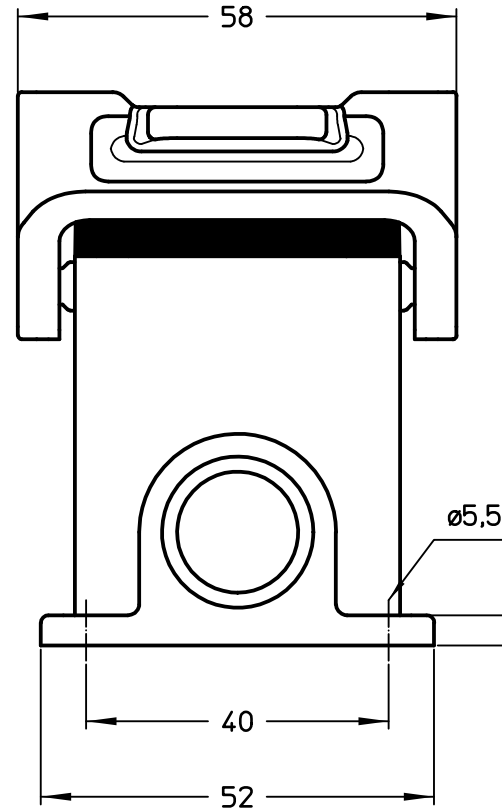

1

2

3

Dimensions
in mm

Simplified representation with dimensions without tolerance

Original Size A4

MLP 10.220

Date 22/02/22

surface mounting housing, size "57.27", 2x M20 side entries,

Sign. G. Renna

with 2 IL-BRID levers

Scale
1:1

1

2

3