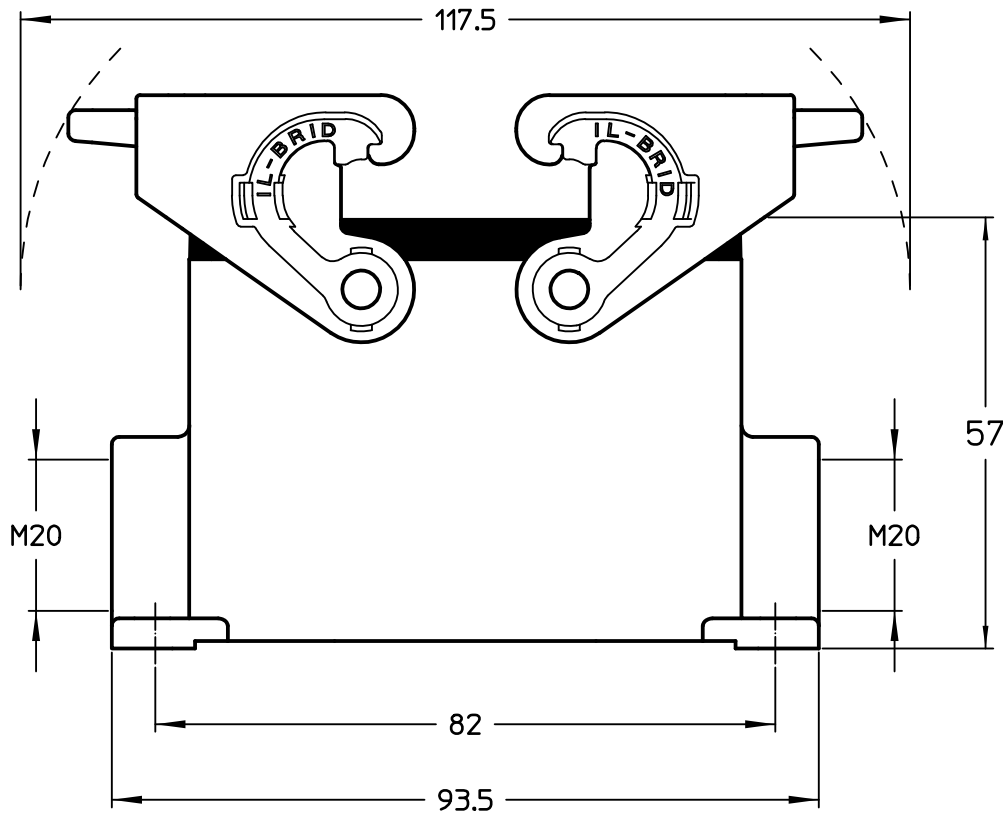

1

2

3

Dimensions
in mm

Simplified representation with dimensions without tolerance

Original Size A4

MLP 10.220

Date 22/02/22

surface mounting housing, size "57.27", 2x M20 side entries,

Sign. G. Renna

with 2 IL-BRID levers

Scale
1:1

1

2

3