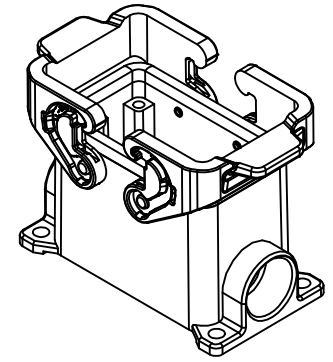

1

2

3

Dimensions
in mm

Simplified representation with dimensions without tolerance

Original Size A4

MLP 10.220

Date 22/02/22

surface mounting housing, size "57.27", 2x M20 side entries,

Sign. G. Renna

with 2 IL-BRID levers

Scale
1:1

1

2

3